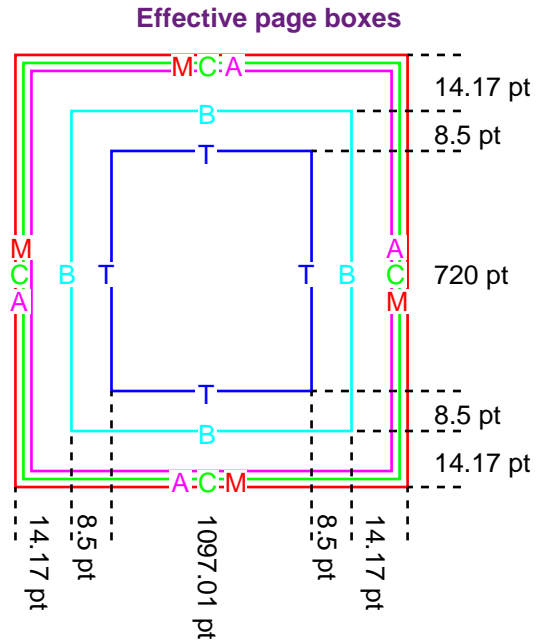

Page box	Defined size	Effective size
Media box (M)	1142.36 x 765.35 pt	1142.36 x 765.35 pt
Crop box (C)	1142.36 x 765.35 pt	1142.36 x 765.35 pt
Trim box (T)	1097.01 x 720 pt	1097.01 x 720 pt
Bleed box (B)	1114.02 x 737.01 pt	1114.02 x 737.01 pt
Art box (A)	not defined	1142.36 x 765.35 pt