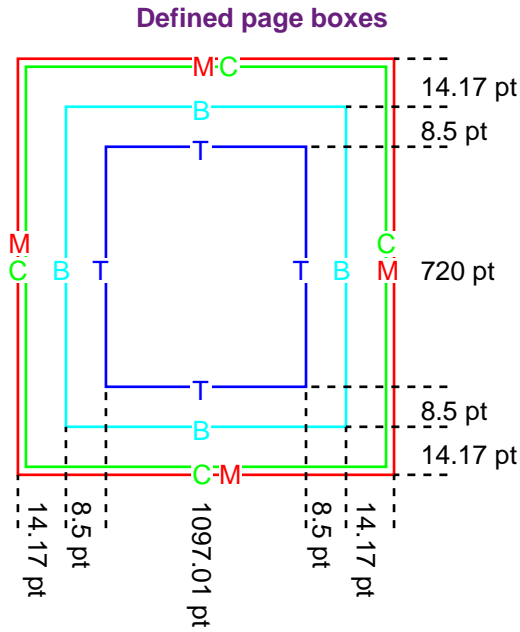

Page box	Defined size	Effective size
Media box (M)	1142.36 x 765.35 pt	1142.36 x 765.35 pt
Crop box (C)	1142.36 x 765.35 pt	1142.36 x 765.35 pt
Trim box (T)	1097.01 x 720 pt	1097.01 x 720 pt
Bleed box (B)	1114.02 x 737.01 pt	1114.02 x 737.01 pt
Art box (A)	not defined	1142.36 x 765.35 pt